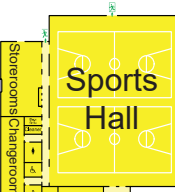

HALE ROAD

SCHOOL HOURS EVACUATION ASSEMBLY AREA

LUCCA STREET

MEMORY CLOSE (STAFF PARKING)