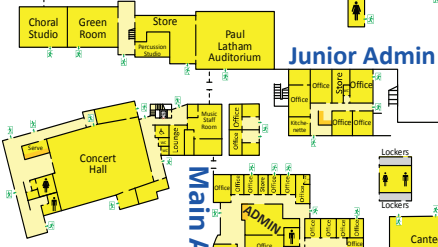

HALE ROAD

SCHOOL HOURS EVACUATION ASSEMBLY AREA

LUCCA STREET

MEMORY CLOSE (STAFF PARKING)