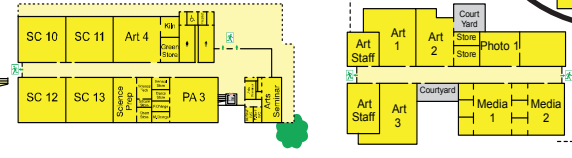

HALE ROAD

SCHOOL HOURS EVACUATION ASSEMBLY AREA

LUCCA STREET

MEMORY CLOSE (STAFF PARKING)