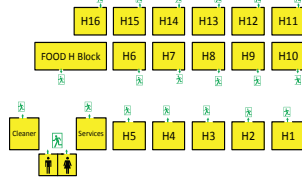

HALE ROAD

SCHOOL HOURS EVACUATION ASSEMBLY AREA

LUCCA STREET

MEMORY CLOSE (STAFF PARKING)