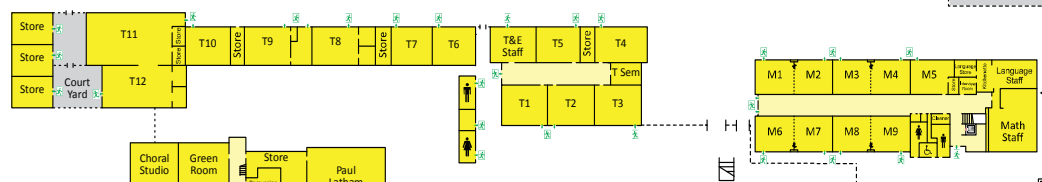

HALE ROAD

SCHOOL HOURS EVACUATION ASSEMBLY AREA

LUCCA STREET

MEMORY CLOSE (STAFF PARKING)